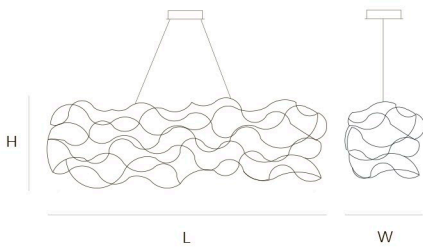

50x led E10, 12V/0.33W,
2600K, 1150 LM

FINISH

Nickel
Brass
Black Brass

TYPE.NR

● 11-8380-1E
● 11-8380-2E
● 11-8380-4E

2 5 65x50x130cm
2,5 3 34x34x17cm

STANDARD The fixture is supplied with lamps. Black canopy with cover plate in matching colour of the fixture. Leading and trailing edge dimmable. Nickel, natural brass or blackened natural brass. Brass will turn darker in time and can show stains.

OPTIONAL Downlight led 2700K 12V – 3W.
3000K or 3500K led.

CURLED 150 by Jan Pauwels

Curled LEDs become CurLED. This fixture has curved metal rods that gives it a more romantic look. All the E10 LED light bulbs give the hypnotizing result of a stellar creation. Every Curled is handmade, the E10 lamps are placed randomly, making every model unique. (see model Sirio for the version with led circuit boards)

DIMENSIONS

L	150 cm	59,1 inch
H	40 cm	15,7 inch
W	50 cm	16,7 inch

CANOPY

Ø	20 cm	7,9 inch
H	5,0 cm	2,0 inch

CABLE LENGTH

Up to 200 cm	78,7 inch
--------------	-----------

LIGHTSOURCE

60x led E10, 12V/0.33W, 2600K, 1380 LM