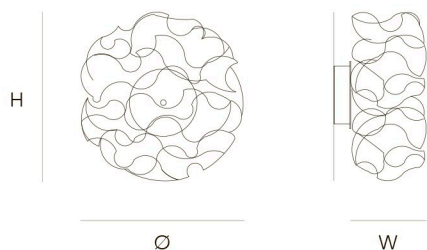

CURLED 30 WALL/CEILING by Jan Pauwels

Curled LEDs become CurLED. This fixture has curved metal rods that gives it a more romantic look. All the E10 LED light bulbs give the hypnotizing result of a stellar creation. Every Curled Disc is handmade, the E10 lamps are placed randomly, making every model unique.

DIMENSIONS

Ø 30 cm 11,8 inch
W 15 cm 5,9 inch

LIGHTSOURCE

16x led E10, 12V/0.33W,
2600K, 368 LM

FINISH

Nickel
Brass
Black Brass

TYPE.NR

● 11-8387
● 11-8387-2
● 11-8387-4

CANOPY

Ø 14 cm 5,5 inch
H 4,5 cm 1,8 inch

1 2 34x34x34cm

STANDARD The fixture is supplied with lamps. Black canopy with cover plate in matching colour of the fixture. Leading and trailing edge dimmable. Nickel, natural brass or blackened natural brass. Brass will turn darker in time and can show stains.

OPTIONAL Downlight led 2700K 12V - 3W
3000K or 3500K led.

CURLED 60 WALL/CEILING by Jan Pauwels

Curled LEDs become CurLED. This fixture has curved metal rods that gives it a more romantic look. All the E10 LED light bulbs give the hypnotizing result of a stellar creation. Every Curled Disc is handmade, the E10 lamps are placed randomly, making every model unique.