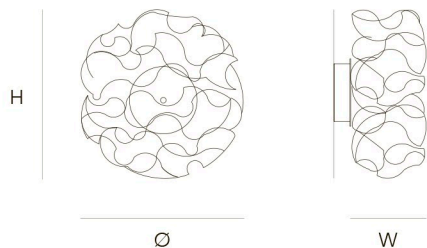

DIMENSIONS

Ø 60 cm 23,6 inch
W 20 cm 7,9 inch

LIGHTSOURCE

33x led, 12V/0.33W,
2600K, 759 LM

FINISH

Nickel
Brass
Black Brass

TYPE.NR

● 11-8388
● 11-8388-2
● 11-8388-4

CANOPY

Ø 25 cm 9,8 inch
H 5 cm 2,0 inch

1,5 10 73x73x41cm

STANDARD The fixture is supplied with lamps. Black canopy with cover plate in matching colour of the fixture. Leading and trailing edge dimmable. Nickel, natural brass or blackened natural brass. Brass will turn darker in time and can show stains.

OPTIONAL Downlight led 2700K 12V - 3W
3000K or 3500K led.

CURLED 70 WALL/CEILING by Jan Pauwels

Curled LEDs become CurLED. This fixture has curved metal rods that gives it a more romantic look. All the E10 LED light bulbs give the hypnotizing result of a stellar creation. Every Curled Disc is handmade, the E10 lamps are placed randomly, making every model unique.