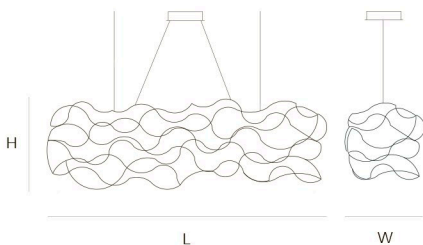

DIMENSIONS

L	180 cm	70,9 inch
H	40 cm	15,7 inch
W	40 cm	15,7 inch

CANOPY

Ø	20 cm	7,9 inch
H	5 cm	2,0 inch

CABLE LENGTH

Up to 200 cm	78,7 inch
--------------	-----------

LIGHTSOURCE

70x led E10, 12V/0.33W, 2600K, 1610 LM

FINISH

Nickel	●
Brass	●
Black Brass	●

TYPE.NR

●	11-8381-1E
●	11-8381-2E
●	11-8381-4E

2,5 5 65x50x200cm
2,5 3 34x34x17cm

STANDARD The fixture is supplied with lamps. Black canopy with cover plate in matching colour of the fixture. Leading and trailing edge dimmable. Nickel, natural brass or blackened natural brass. Brass will turn darker in time and can show stains.

DIMENSIONS

L	200 cm	78,7 inch
H	40 cm	15,7 inch
W	40 cm	15,7 inch

CANOPY

Ø	20 cm	7,9 inch
H	5 cm	2,0 inch

CABLE LENGTH

Up to 200 cm	78,7 inch
--------------	-----------

LIGHTSOURCE

80x led E10, 12V/0.33W, 2600K, 1840 LM