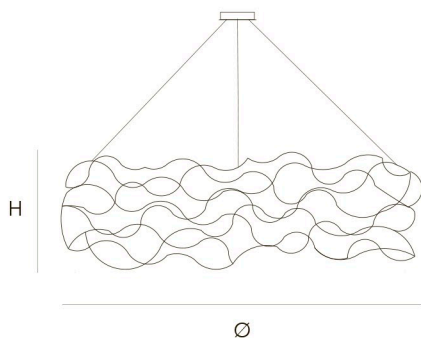

DIMENSIONS

Ø 200 cm 78,7 inch
H 40 cm 15,7 inch

CANOPY

Ø 30 cm 11,8 inch
H 5 cm 2,0 inch

CABLE LENGTH

Up to 200 cm 78,7 inch

LIGHTSOURCE

200x led E10, 12V/0.33W,
2600K, 4600 LM

FINISH

Nickel
Brass
Black Brass

TYPE.NR

● 11-8386-1E
● 11-8386-2E
● 11-8386-4E

6 65 210x45x225cm

STANDARD The fixture is supplied with lamps. Black canopy with cover plate in matching colour of the fixture. Leading and trailing edge dimmable. Nickel, natural brass or blackened natural brass. Brass will turn darker in time and can show stains.

OPTIONAL Downlight Downlight led 2700K 12V – 3W.
3000K or 3500K led.