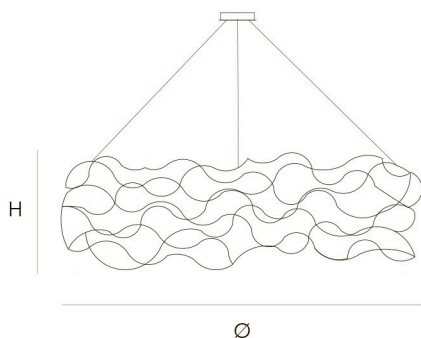

DIMENSIONS

Ø 130 cm 51,2 inch
H 40 cm 15,7 inch

CANOPY

Ø 25 cm 9,8 inch
H 5 cm 2,0 inch

CABLE LENGTH

Up to 200 cm 78,7 inch

LIGHTSOURCE

130x led E10, 12V/0.33W,
2600K, 2990 LM

FINISH

Nickel
Brass
Black Brass

TYPE.NR

● 11-8385-1E
● 11-8385-2E
● 11-8385-4E

4 33 140x45x160cm

STANDARD The fixture is supplied with lamps. Black canopy with cover plate in matching colour of the fixture. Leading and trailing edge dimmable. Nickel, natural brass or blackened natural brass. Brass will turn darker in time and can show stains.

OPTIONAL Downlight Downlight led 2700K 12V – 3W.
3000K or 3500K led.

CURLED DISC 200 by Jan Pauwels

Curled LEDs become CurLED. This fixture has curved metal rods that gives it a more romantic look. All the E10 LED light bulbs give the hypnotizing result of a stellar creation. Every Curled Disc is handmade, the E10 lamps are placed randomly, making every model unique. (see model Sirio Disc for the version with led circuit boards)