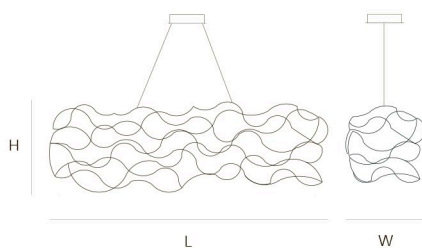

DIMENSIONS

Ø 30 cm 11,8 inch
H 10 cm 3,9 inch

CANOPY

Ø 14 cm 5,5 inch
H 4,5 cm 1,8 inch

CABLE LENGTH

Up to 200 cm 78,7 inch

LIGHTSOURCE

16x led E10, 12V/0.33W,
2600K, 368 LM

FINISH

Nickel
Brass
Black Brass

TYPE.NR

● 11-8390-1
● 11-8390-2
● 11-8390-4

1 2 34x34x34cm

STANDARD The fixture is supplied with lamps. Black canopy with cover plate in matching colour of the fixture. Leading and trailing edge dimmable. Nickel, natural brass or blackened natural brass. Brass will turn darker in time and can show stains.

OPTIONAL Downlight led 2700K 12V – 3W.
3000K or 3500K led.

DIMENSIONS

L 125 cm 49,2 inch
H 40 cm 15,7 inch
W 40 cm 15,7 inch

CANOPY

Ø 20 cm 7,9 inch
H 5 cm 2,0 inch

CABLE LENGTH

Up to 200 cm 78,7 inch

LIGHTSOURCE

DIMENSIONS

L	150 cm	59,1 inch
H	40 cm	15,7 inch
W	50 cm	16,7 inch

CANOPY

Ø	20 cm	7,9 inch
H	5,0 cm	2,0 inch

CABLE LENGTH

Up to 200 cm	78,7 inch
--------------	-----------

LIGHTSOURCE

60x led E10, 12V/0.33W, 2600K, 1380 LM