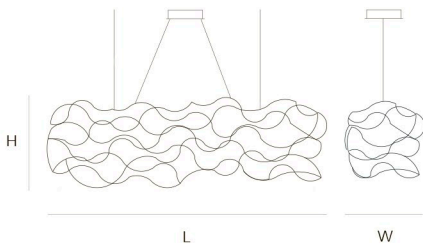

DIMENSIONS

L	150 cm	59,1 inch
H	40 cm	15,7 inch
W	50 cm	16,7 inch

CANOPY

Ø	20 cm	7,9 inch
H	5,0 cm	2,0 inch

CABLE LENGTH

Up to 200 cm	78,7 inch
--------------	-----------

LIGHTSOURCE

60x led E10, 12V/0.33W, 2600K, 1380 LM

FINISH

Nickel	●
Brass	●
Black Brass	●

TYPE.NR

●	11-8389-1
●	11-8389-2
●	11-8389-4

2,5 5 65x50x200cm

STANDARD The fixture is supplied with lamps. Black canopy with cover plate in matching colour of the fixture. Leading and trailing edge dimmable. Nickel, natural brass or blackened natural brass. Brass will turn darker in time and can show stains.

OPTIONAL Downlight led 2700K 12V - 3W
3000K or 3500K led.

CURLED 180 by Jan Pauwels

Curled LEDs become CurLED. This fixture has curved metal rods that gives it a more romantic look. All the E10 LED light bulbs give the hypnotizing result of a stellar creation. Every Curled is handmade, the E10 lamps are placed randomly, making every model unique. (see model Sirio for the version with led circuit boards)

DIMENSIONS

L	180 cm	70,9 inch
H	40 cm	15,7 inch
W	40 cm	15,7 inch

CANOPY

Ø	20 cm	7,9 inch
H	5 cm	2,0 inch

CABLE LENGTH

Up to 200 cm	78,7 inch
--------------	-----------

LIGHTSOURCE

70x led E10, 12V/0.33W, 2600K, 1610 LM