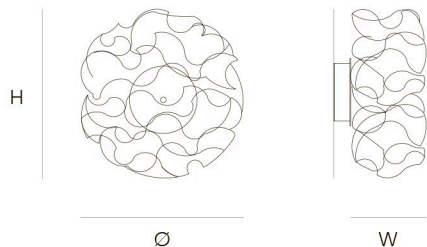

DIMENSIONS

Ø 70 cm 27,6 inch
H 70 cm 27,6 inch
W 30 cm 11,8 inch

LIGHTSOURCE

50x led E10, 12V/0.33W,
2600K, 1150 LM

FINISH

Nickel
Brass
Black Brass

TYPE.NR

● 11-8383-1E
● 11-8383-2E
● 11-8383-4E

CANOPY

Ø 25 cm 9,8 inch
H 5 cm 2,0 inch

2 10 83x83x41cm

STANDARD The fixture is supplied with lamps. Black canopy with cover plate in matching colour of the fixture. Leading and trailing edge dimmable. Nickel, natural brass or blackened natural brass. Brass will turn darker in time and can show stains.

OPTIONAL Downlight led 2700K 12V - 3W
3000K or 3500K led.