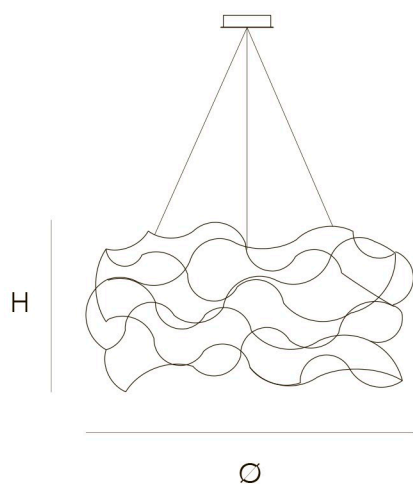

CURLED DISC 70 by Jan Pauwels

Curled LEDs become CurLED. This fixture has curved metal rods that gives it a more romantic look. All the E10 LED light bulbs give the hypnotizing result of a stellar creation. Every Curled Disc is handmade, the E10 lamps are placed randomly, making every model unique. (see model Sirio Disc for the version with led circuit boards)

DIMENSIONS

Ø 70 cm 27,6 inch
H 30 cm 11,8 inch

CANOPY

Ø 20 cm 7,9 inch
H 5 cm 2,0 inch

CABLE LENGTH

Up to 200 cm 78,7 inch

LIGHTSOURCE

50x led E10, 12V/0.33W,
2600K, 1150 LM

FINISH

Nickel
Brass
Black Brass

TYPE.NR

● 11-8384-1E
● 11-8384-2E
● 11-8384-4E

2 10 83x83x41cm

STANDARD The fixture is supplied with lamps. Black canopy with cover plate in matching colour of the fixture. Leading and trailing edge dimmable. Nickel, natural brass or blackened natural brass. Brass will turn darker in time and can show stains.

OPTIONAL Downlight Downlight led 2700K 12V – 3W.
3000K or 3500K led.

CURLED DISC 130 by Jan Pauwels

Curled LEDs become CurLED. This fixture has curved metal rods that gives it a more romantic look. All the E10 LED light bulbs give the hypnotizing result of a stellar creation. Every Curled Disc is handmade, the E10 lamps are placed randomly, making every model unique. (see model Sirio Disc for the version with led circuit boards)